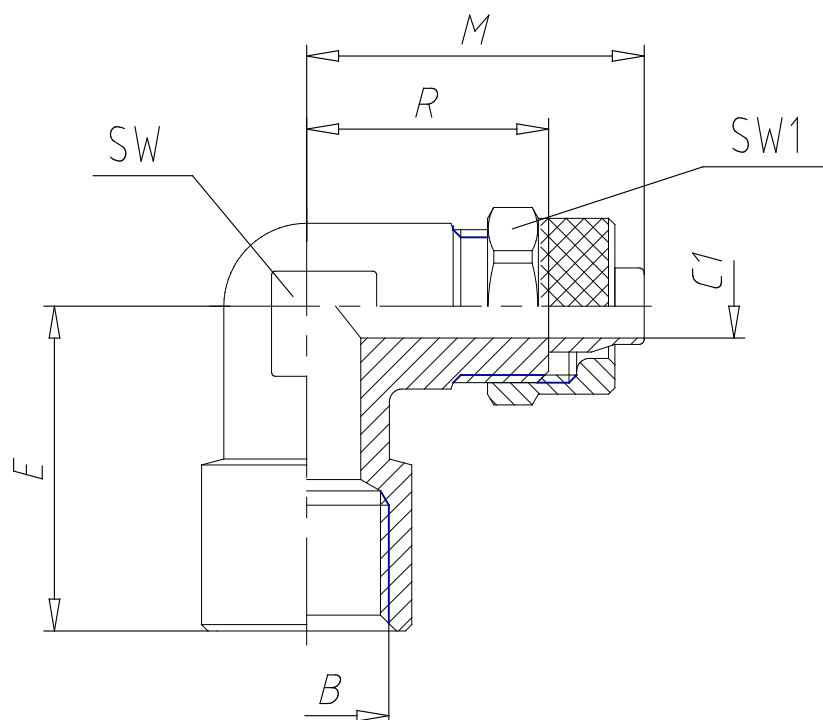

- Fittings Mod. 1493

Product code: 1493 6/4-1/4

Datasheet creation date: 19/05/2026 08:52

Check the most updated document online [click here](#)

■ TECHNICAL DATA

| | |
|------|--------------|
| Mod. | 1493 6/4-1/4 |
|------|--------------|

- Fittings Mod. 1493

Product code: 1493 6/4-1/4

■ DIMENSIONS

| | |
|----------|------|
| Tube | 6/4 |
| B | G1/4 |
| C1 (mm) | 3.0 |
| E (mm) | 23.5 |
| M (mm) | 26.0 |
| R (mm) | 18.5 |
| SW (mm) | 14 |
| SW1 (mm) | 12 |