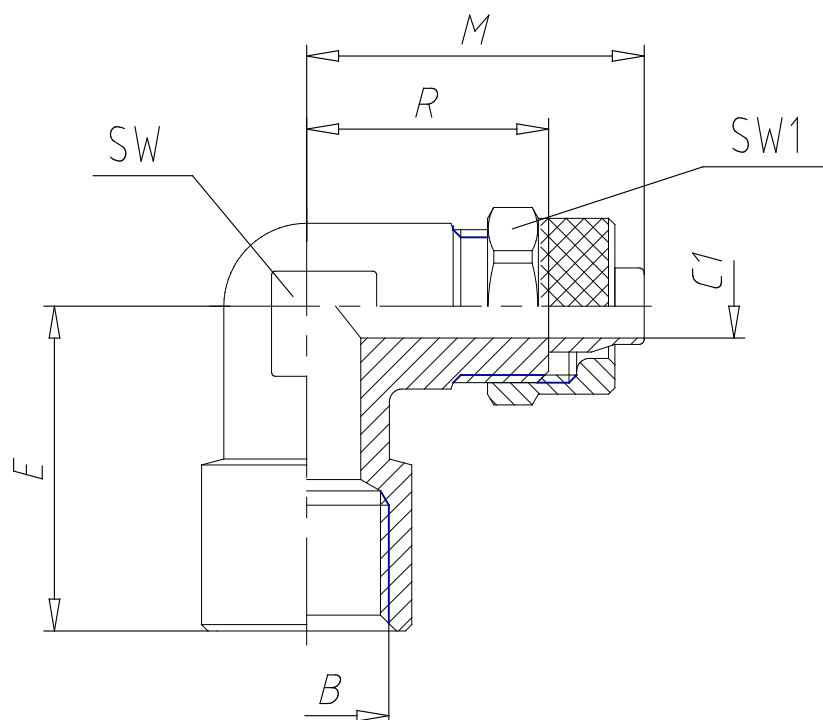

- Fittings Mod. 1493

Product code: 1493 10/8-1/4

Datasheet creation date: 19/05/2026 17:58

Check the most updated document online [click here](#)

■ TECHNICAL DATA

Mod.	1493 10/8-1/4
------	---------------

- Fittings Mod. 1493

Product code: 1493 10/8-1/4

DIMENSIONS

Tube	10/8
B	G1/4
C1 (mm)	6.5
E (mm)	23.5
M (mm)	27.5
R (mm)	18.0
SW (mm)	14
SW1 (mm)	16