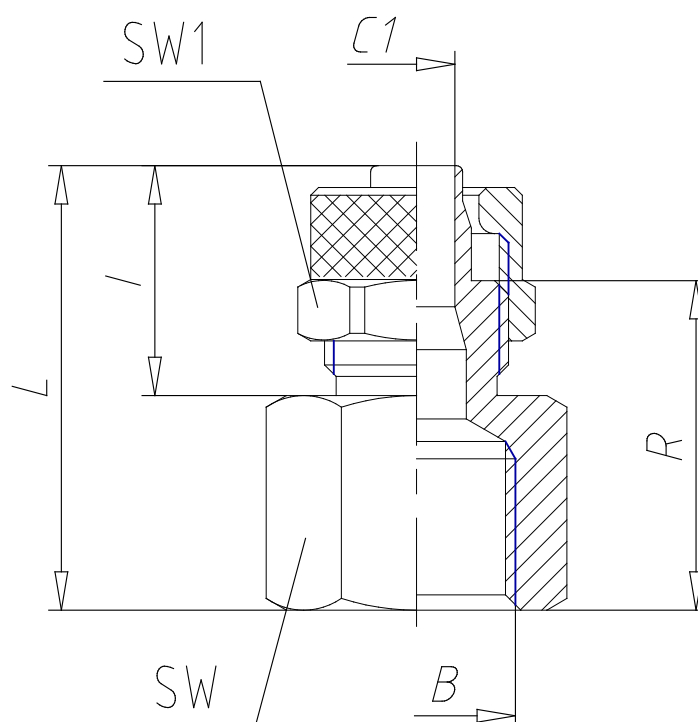

## - Fittings Mod. 1463

Product code: 1463 8/6-3/8

Datasheet creation date: 19/05/2026 17:58

Check the most updated document online [click here](#)

### ■ TECHNICAL DATA

Mod.	1463 8/6-3/8
------	--------------

## - Fittings Mod. 1463

Product code: 1463 8/6-3/8

### ■ DIMENSIONS

Tube	8/6
B	G 3/8
C1 (mm)	5.0
I (mm)	15.0
L (mm)	27.5
R (mm)	20.0
SW (mm)	20
SW1 (mm)	14