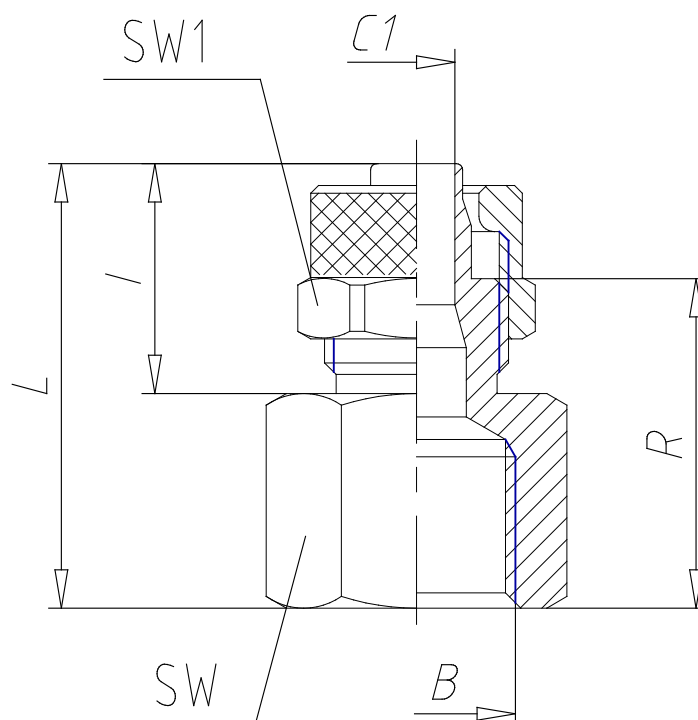

- Fittings Mod. 1463

Product code: 1463 8/6-1/8

Datasheet creation date: 19/05/2026 17:58

Check the most updated document online [click here](#)

■ TECHNICAL DATA

Mod.	1463 8/6-1/8
------	--------------

- Fittings Mod. 1463

Product code: 1463 8/6-1/8

■ DIMENSIONS

Tube	8/6
B	G 1/8
C1 (mm)	5.0
I (mm)	15.0
L (mm)	25.0
R (mm)	17.5
SW (mm)	13
SW1 (mm)	14