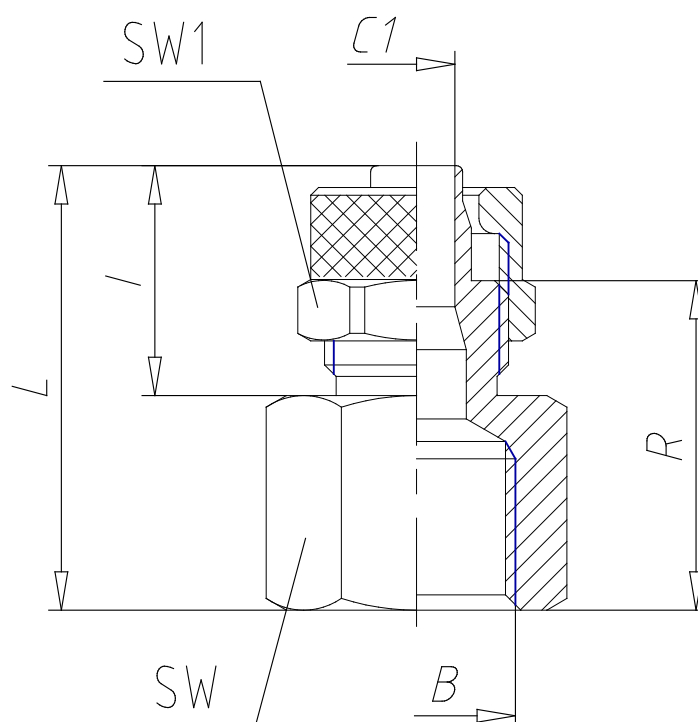

## - Fittings Mod. 1463

Product code: 1463 8/6-1/4

Datasheet creation date: 19/05/2026 08:52

Check the most updated document online [click here](#)

### ■ TECHNICAL DATA

Mod.	1463 8/6-1/4
------	--------------

## - Fittings Mod. 1463

Product code: 1463 8/6-1/4

### **DIMENSIONS**

<b>Tube</b>	8/6
<b>B</b>	G 1/4
<b>C1 (mm)</b>	5.0
<b>I (mm)</b>	15.0
<b>L (mm)</b>	26.5
<b>R (mm)</b>	19.0
<b>SW (mm)</b>	17
<b>SW1 (mm)</b>	14