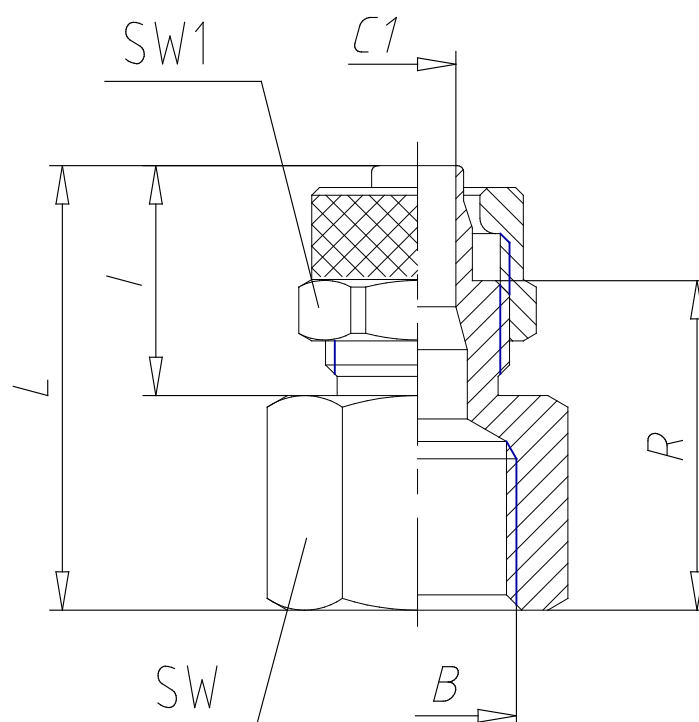

- Fittings Mod. 1463

Product code: 1463 6/4-3/8

Datasheet creation date: 19/05/2026 17:58

Check the most updated document online [click here](#)

■ TECHNICAL DATA

Mod.	1463 6/4-3/8
------	--------------

- Fittings Mod. 1463

Product code: 1463 6/4-3/8

■ DIMENSIONS

Tube	6/4
B	G 3/8
C1 (mm)	3.0
I (mm)	15.0
L (mm)	27.5
R (mm)	20.0
SW (mm)	20
SW1 (mm)	12