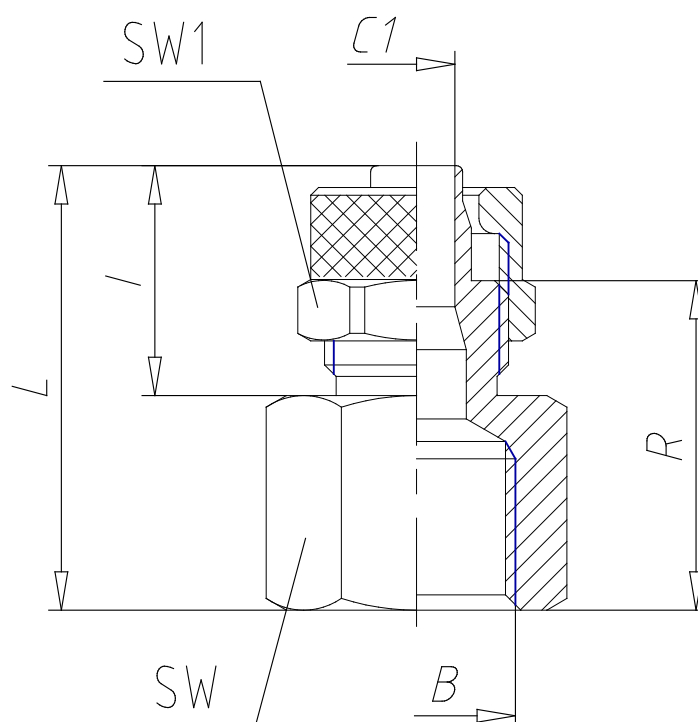

## - Fittings Mod. 1463

Product code: 1463 6/4-1/8

Datasheet creation date: 19/05/2026 08:52

Check the most updated document online [click here](#)

### ■ TECHNICAL DATA

Mod.	1463 6/4-1/8
------	--------------

## - Fittings Mod. 1463

Product code: 1463 6/4-1/8

### ■ DIMENSIONS

<b>Tube</b>	6/4
<b>B</b>	G 1/8
<b>C1 (mm)</b>	3.0
<b>I (mm)</b>	15.0
<b>L (mm)</b>	25.0
<b>R (mm)</b>	17.5
<b>SW (mm)</b>	13
<b>SW1 (mm)</b>	12