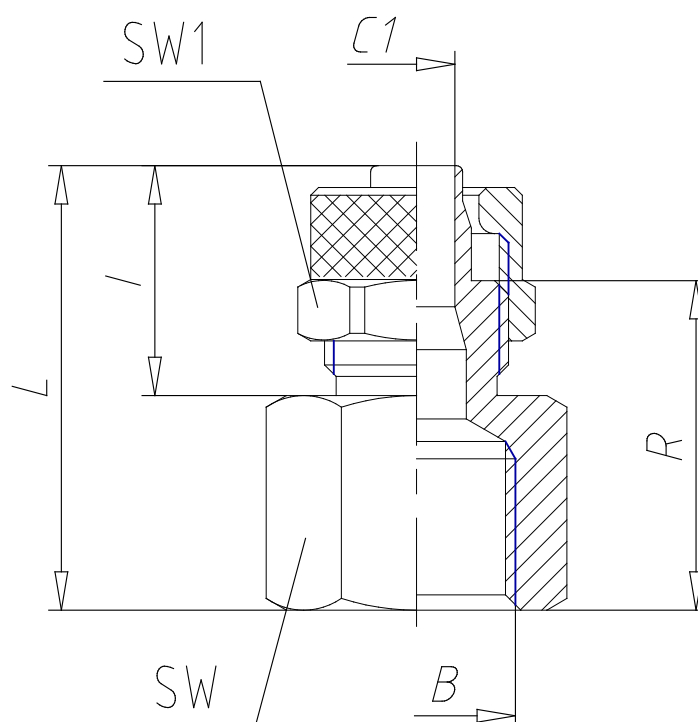

- Fittings Mod. 1463

Product code: 1463 6/4-1/4

Datasheet creation date: 19/05/2026 08:52

Check the most updated document online [click here](#)

■ TECHNICAL DATA

Mod.	1463 6/4-1/4
------	--------------

- Fittings Mod. 1463

Product code: 1463 6/4-1/4

■ DIMENSIONS

Tube	6/4
B	G 1/4
C1 (mm)	3.0
I (mm)	15.0
L (mm)	26.5
R (mm)	19.0
SW (mm)	17
SW1 (mm)	12