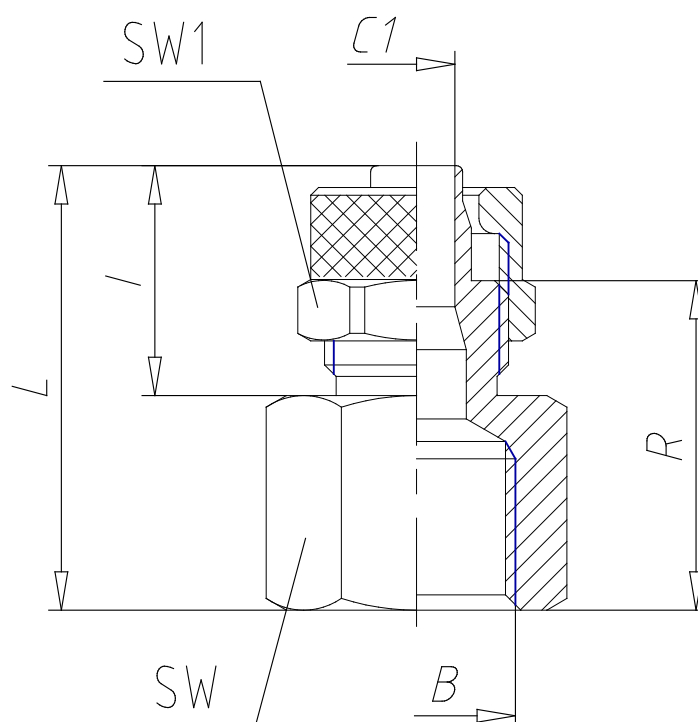

## - Fittings Mod. 1463

Product code: 1463 5/3-1/8

Datasheet creation date: 19/05/2026 17:59

Check the most updated document online [click here](#)

### ■ TECHNICAL DATA

Mod.	1463 5/3-1/8
------	--------------

## - Fittings Mod. 1463

Product code: 1463 5/3-1/8

### ■ DIMENSIONS

Tube	5/3
B	G 1/8
C1 (mm)	2.0
I (mm)	12.5
L (mm)	22.5
R (mm)	16.0
SW (mm)	13
SW1 (mm)	8