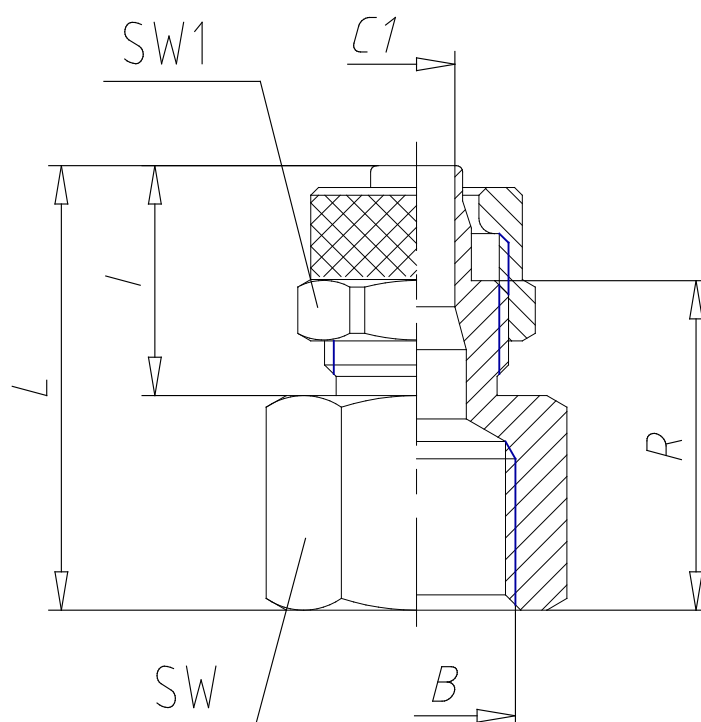

- Fittings Mod. 1463

Product code: 1463 12/10-3/8

Datasheet creation date: 19/05/2026 17:59

Check the most updated document online [click here](#)

■ TECHNICAL DATA

Mod.	1463 12/10-3/8
------	----------------

- Fittings Mod. 1463

Product code: 1463 12/10-3/8

■ DIMENSIONS

Tube	12/10
B	G 3/8
C1 (mm)	8.5
I (mm)	18.0
L (mm)	30.5
R (mm)	20.5
SW (mm)	20
SW1 (mm)	19