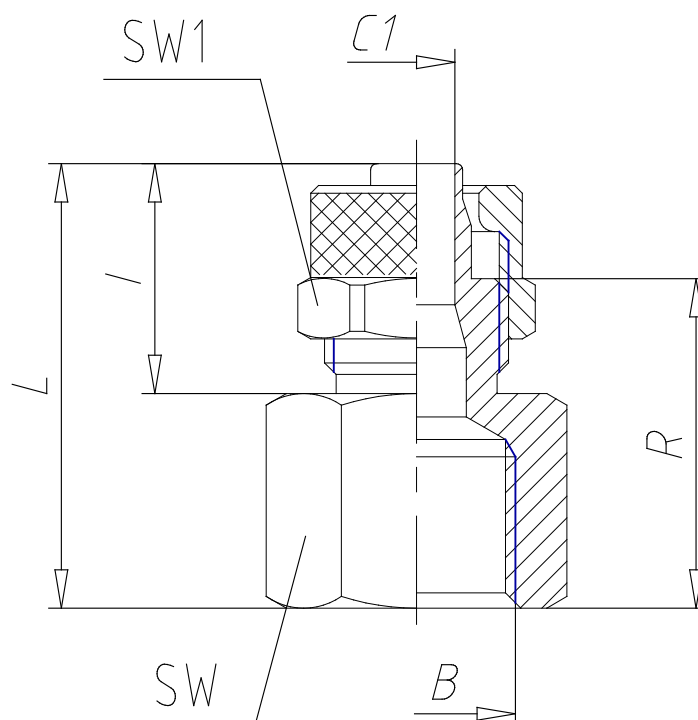

- Fittings Mod. 1463

Product code: 1463 10/8-3/8

Datasheet creation date: 19/05/2026 17:59

Check the most updated document online [click here](#)

■ TECHNICAL DATA

Mod.	1463 10/8-3/8
------	---------------

- Fittings Mod. 1463

Product code: 1463 10/8-3/8

■ DIMENSIONS

Tube	10/8
B	G 3/8
C1 (mm)	6.5
I (mm)	16.5
L (mm)	29.0
R (mm)	20.5
SW (mm)	20
SW1 (mm)	16