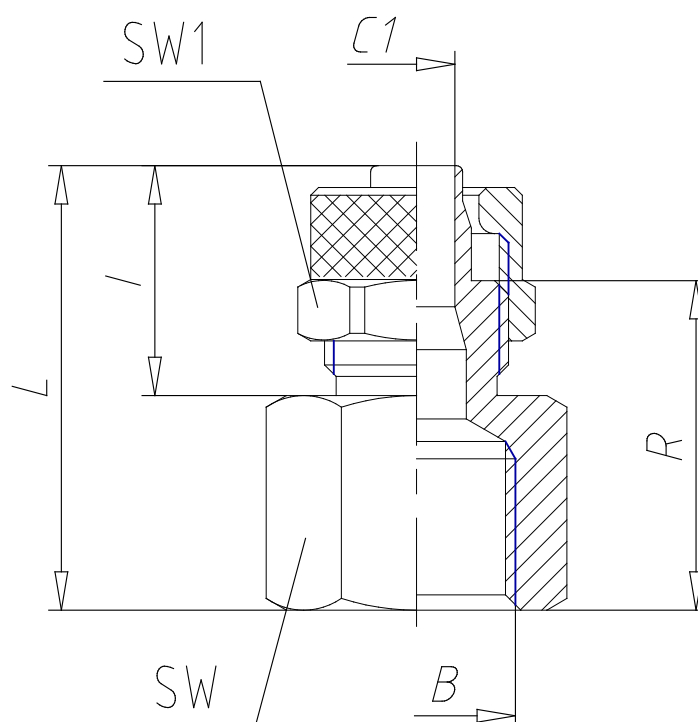

- Fittings Mod. 1463

Product code: 1463 10/8-1/8

Datasheet creation date: 19/05/2026 17:59

Check the most updated document online [click here](#)

■ TECHNICAL DATA

Mod.	1463 10/8-1/8
------	---------------

- Fittings Mod. 1463

Product code: 1463 10/8-1/8

■ DIMENSIONS

Tube	10/8
B	G 1/8
C1 (mm)	6.5
I (mm)	16.5
L (mm)	21.5
R (mm)	13.0
SW (mm)	14
SW1 (mm)	16