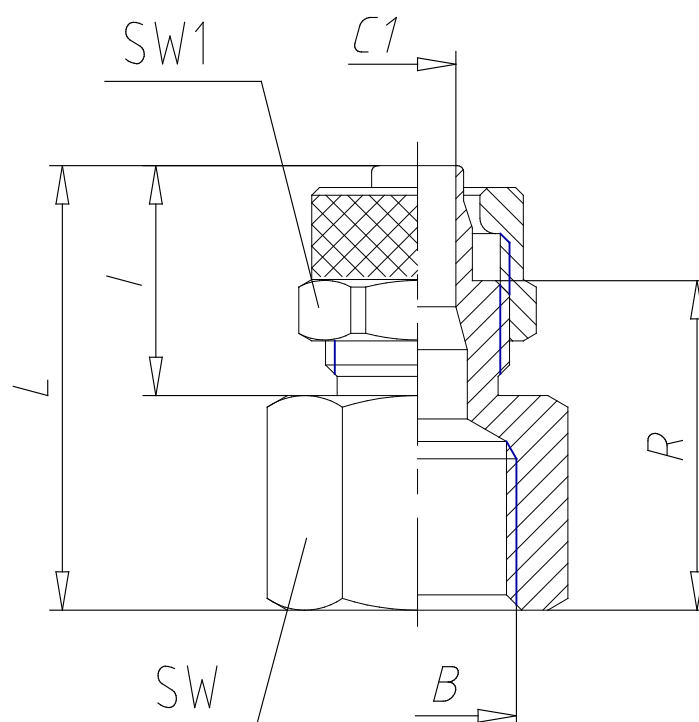

- Fittings Mod. 1463

Product code: 1463 10/8-1/4

Datasheet creation date: 19/05/2026 08:52

Check the most updated document online [click here](#)

■ TECHNICAL DATA

Mod.	1463 10/8-1/4
------	---------------

- Fittings Mod. 1463

Product code: 1463 10/8-1/4

■ DIMENSIONS

Tube	10/8
B	G 1/4
C1 (mm)	6.5
I (mm)	16.5
L (mm)	28.0
R (mm)	19.5
SW (mm)	17
SW1 (mm)	16