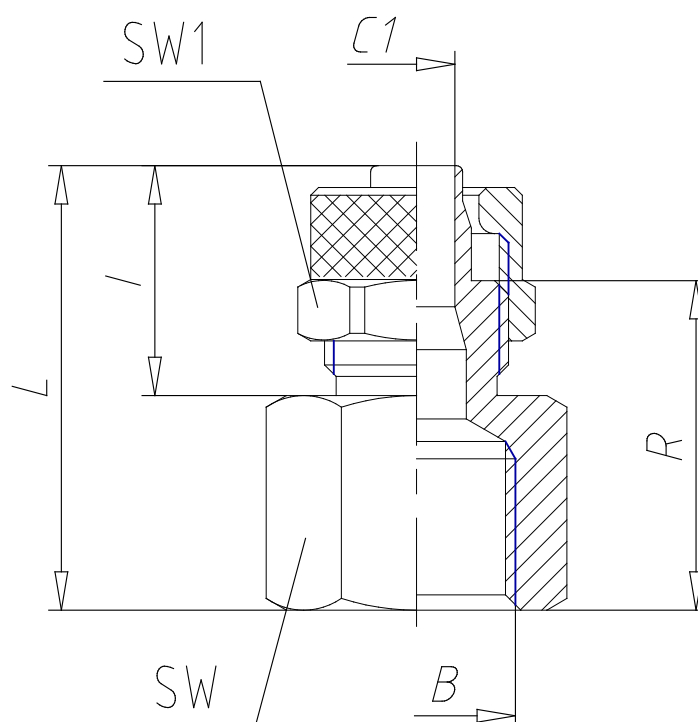

- Fittings Mod. 1463

Product code: 1463 10/8-1/2

Datasheet creation date: 19/05/2026 17:58

Check the most updated document online [click here](#)

■ TECHNICAL DATA

Mod.	1463 10/8-1/2
------	---------------

- Fittings Mod. 1463

Product code: 1463 10/8-1/2

■ DIMENSIONS

Tube	10/8
B	G 1/2
C1 (mm)	6.5
I (mm)	16.5
L (mm)	33.0
R (mm)	24.5
SW (mm)	24
SW1 (mm)	16