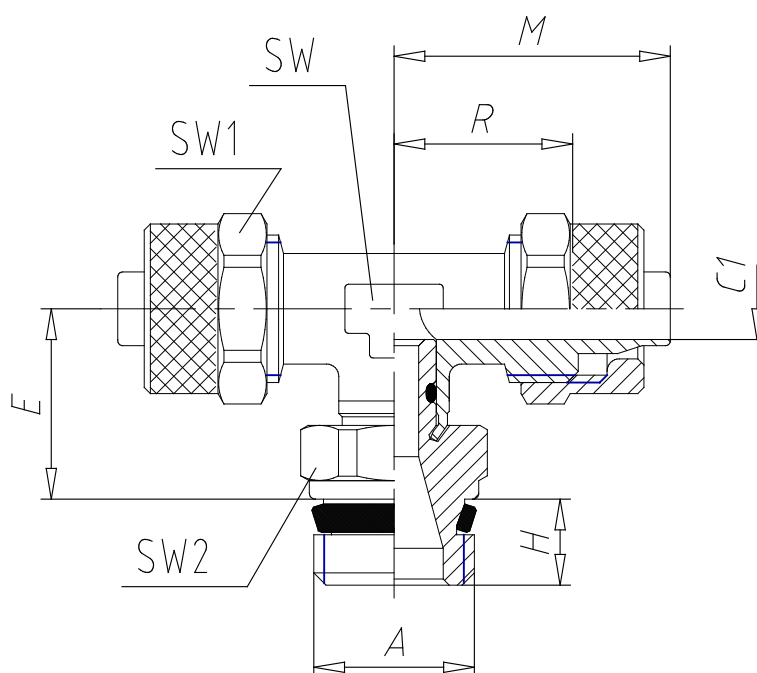

- Fittings Mod. 1431

Product code: 1431 8/6-1/8

Datasheet creation date: 19/05/2026 17:58

Check the most updated document online [click here](#)

TECHNICAL DATA

Mod.	1431 8/6-1/8
------	--------------

- Fittings Mod. 1431

Product code: 1431 8/6-1/8

DIMENSIONS

Tube	8/6
A	G1/8
C1 (mm)	5.0
E (mm)	15
H (mm)	5.5
M (mm)	22.5
R (mm)	15
SW (mm)	10
SW1 (mm)	14
SW2 (mm)	12