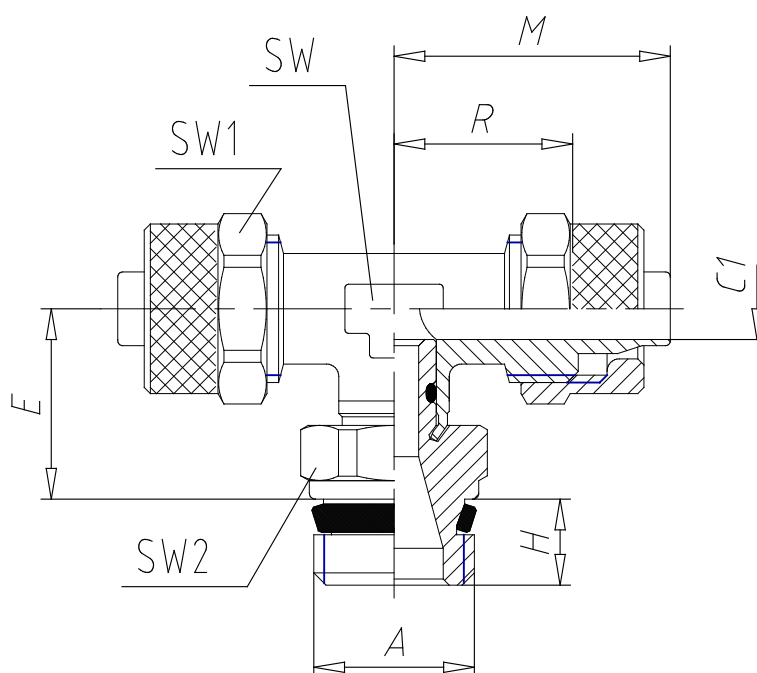

- Fittings Mod. 1431

Product code: 1431 8/6-1/4

Datasheet creation date: 19/05/2026 17:59

Check the most updated document online [click here](#)

TECHNICAL DATA

Mod.	1431 8/6-1/4
------	--------------

- Fittings Mod. 1431

Product code: 1431 8/6-1/4

DIMENSIONS

Tube	8/6
A	G1/4
C1 (mm)	5.0
E (mm)	15
H (mm)	7.0
M (mm)	22.5
R (mm)	15
SW (mm)	10
SW1 (mm)	14
SW2 (mm)	14