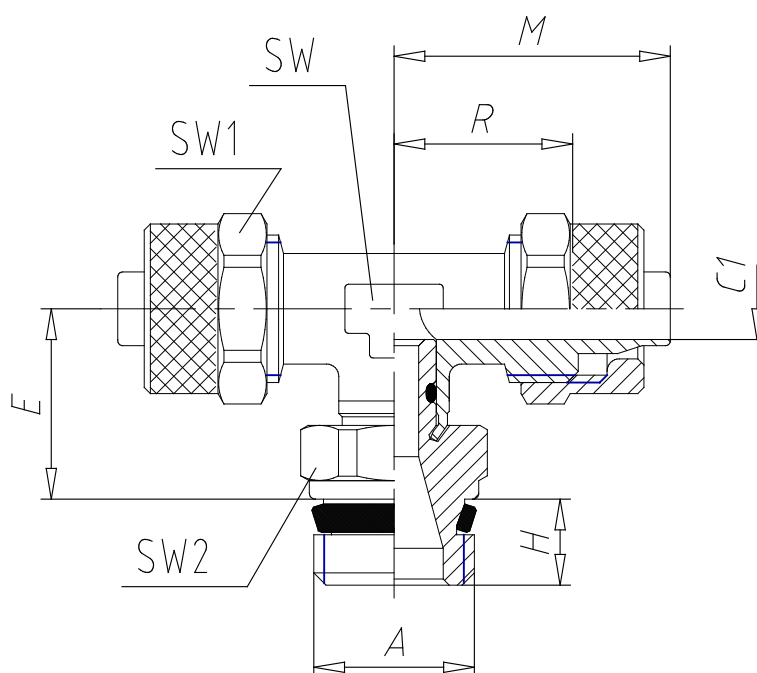

## - Fittings Mod. 1431

Product code: 1431 6/4-1/8

Datasheet creation date: 19/05/2026 17:58

Check the most updated document online [click here](#)

### TECHNICAL DATA

Mod.	1431 6/4-1/8
------	--------------

## - Fittings Mod. 1431

Product code: 1431 6/4-1/8

### DIMENSIONS

Tube	6/4
A	G1/8
C1 (mm)	3.0
E (mm)	15
H (mm)	5.5
M (mm)	22.5
R (mm)	15
SW (mm)	10
SW1 (mm)	12
SW2 (mm)	12