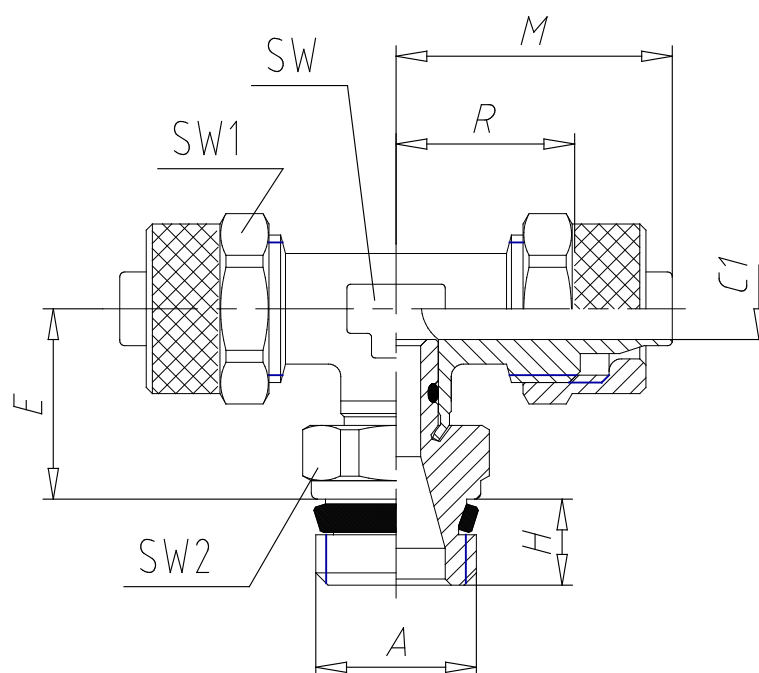

- Fittings Mod. 1431

Product code: 1431 6/4-1/4

Datasheet creation date: 19/05/2026 17:59

Check the most updated document online [click here](#)

TECHNICAL DATA

Mod.	1431 6/4-1/4
------	--------------

- Fittings Mod. 1431

Product code: 1431 6/4-1/4

DIMENSIONS

Tube	6/4
A	G1/4
C1 (mm)	3.0
E (mm)	15
H (mm)	7.0
M (mm)	22.5
R (mm)	15
SW (mm)	10
SW1 (mm)	12
SW2 (mm)	14