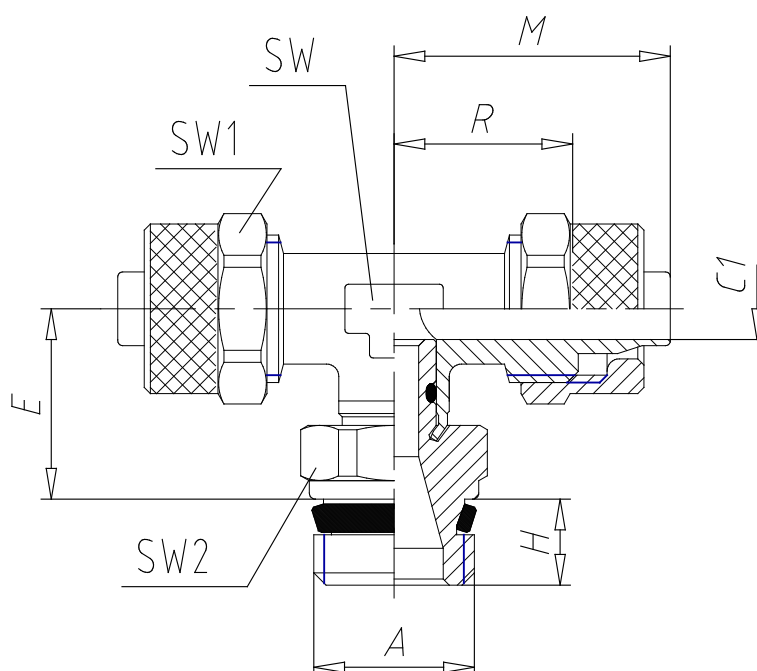

## - Fittings Mod. 1431

Product code: 1431 10/8-1/4

Datasheet creation date: 19/05/2026 17:59

Check the most updated document online [click here](#)

### TECHNICAL DATA

Mod.	1431 10/8-1/4
------	---------------

## - Fittings Mod. 1431

Product code: 1431 10/8-1/4

### ■ DIMENSIONS

<b>Tube</b>	10/8
<b>A</b>	G1/4
<b>C1 (mm)</b>	6.5
<b>E (mm)</b>	16
<b>H (mm)</b>	7.0
<b>M (mm)</b>	25.5
<b>R (mm)</b>	17
<b>SW (mm)</b>	12
<b>SW1 (mm)</b>	16
<b>SW2 (mm)</b>	14