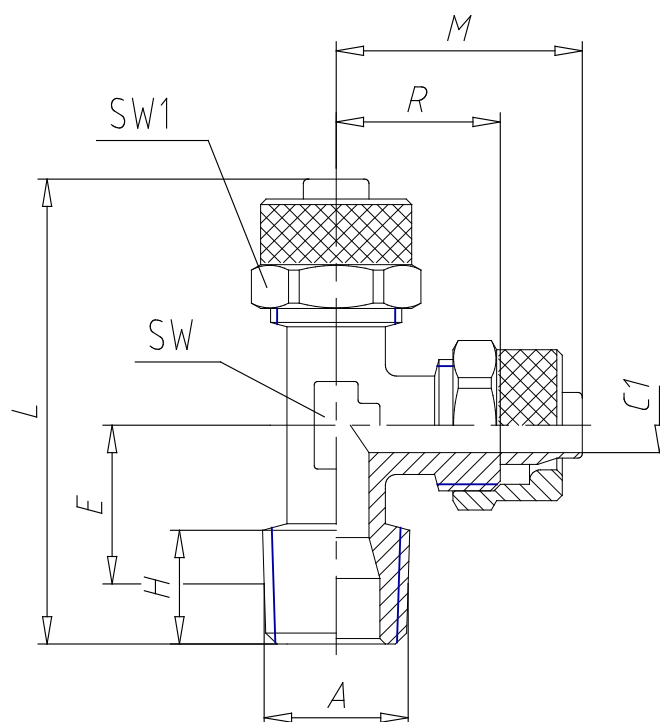

- Fittings Mod. 1420

Product code: 1420 8/6-1/8

Datasheet creation date: 19/05/2026 17:58

Check the most updated document online [click here](#)

TECHNICAL DATA

Mod.	1420 8/6-1/8
------	--------------

- Fittings Mod. 1420

Product code: 1420 8/6-1/8

■ DIMENSIONS

Tube	8/6
A	R 1/8
C1 (mm)	5.0
E (mm)	13.0
H (mm)	7.5
L (mm)	39.0
M (mm)	22.5
R (mm)	15
SW (mm)	10
SW1 (mm)	14