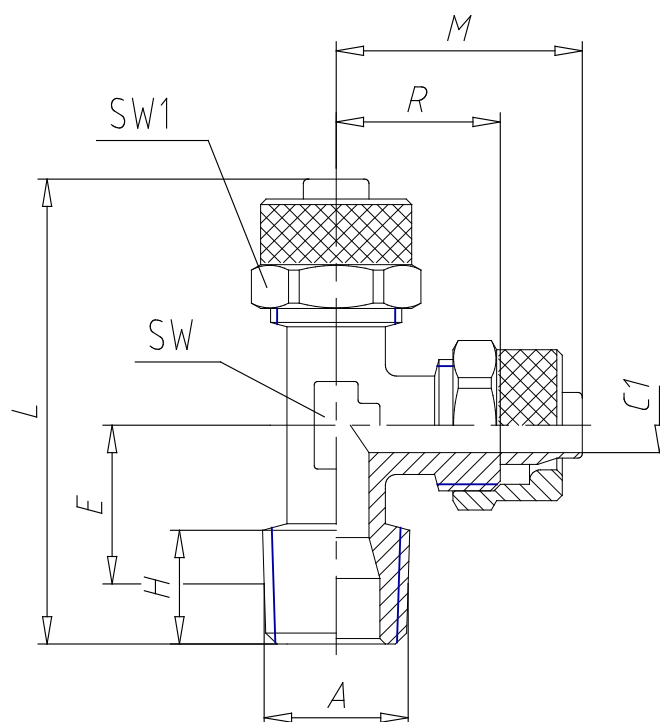

## - Fittings Mod. 1420

Product code: 1420 8/6-1/4

Datasheet creation date: 19/05/2026 17:59

Check the most updated document online [click here](#)

### TECHNICAL DATA

Mod.	1420 8/6-1/4
------	--------------

## - Fittings Mod. 1420

Product code: 1420 8/6-1/4

### ■ DIMENSIONS

<b>Tube</b>	8/6
<b>A</b>	R 1/4
<b>C1 (mm)</b>	5.0
<b>E (mm)</b>	15.5
<b>H (mm)</b>	11.0
<b>L (mm)</b>	43.0
<b>M (mm)</b>	22.5
<b>R (mm)</b>	15
<b>SW (mm)</b>	10
<b>SW1 (mm)</b>	14