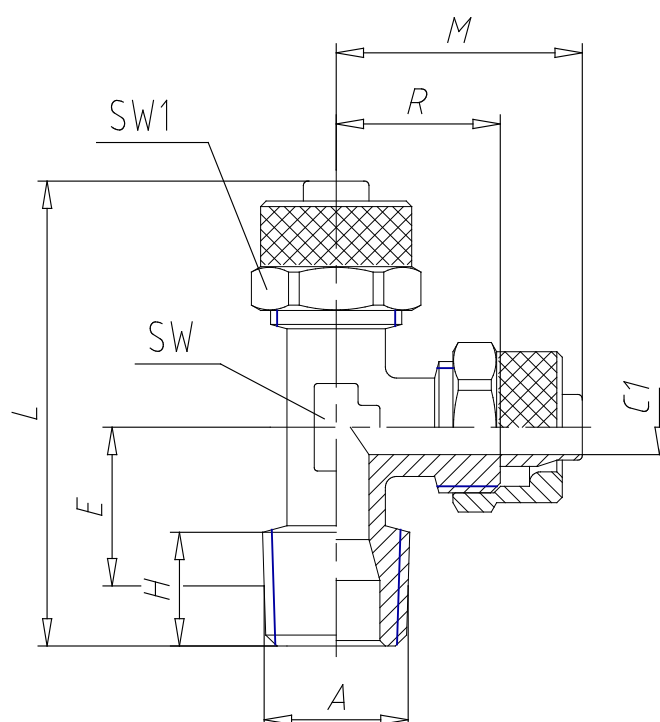

## - Fittings Mod. 1420

Product code: 1420 6/4-1/8

Datasheet creation date: 19/05/2026 08:52

Check the most updated document online [click here](#)

### TECHNICAL DATA

Mod.	1420 6/4-1/8
------	--------------

## - Fittings Mod. 1420

Product code: 1420 6/4-1/8

### ■ DIMENSIONS

Tube	6/4
A	R 1/8
C1 (mm)	3.0
E (mm)	12.5
H (mm)	7.5
L (mm)	38.5
M (mm)	22.5
R (mm)	15
SW (mm)	8
SW1 (mm)	12