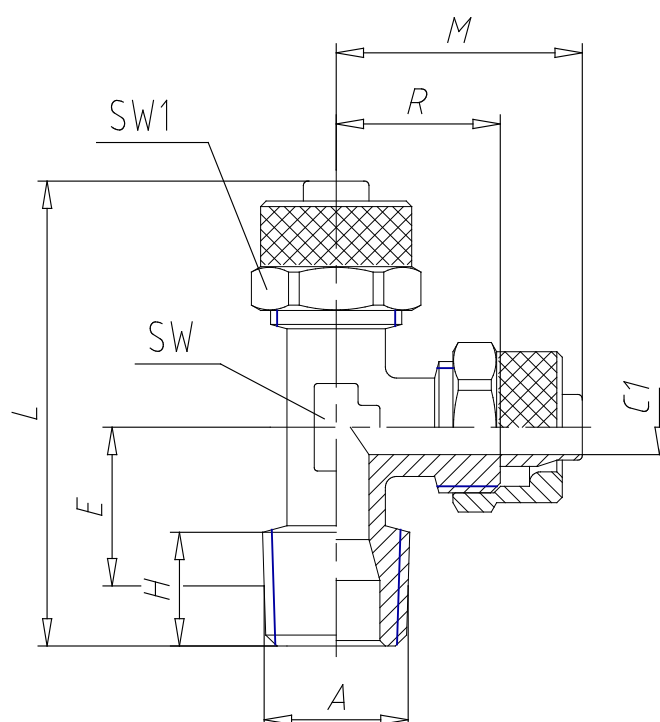

- Fittings Mod. 1420

Product code: 1420 6/4-1/4

Datasheet creation date: 19/05/2026 17:59

Check the most updated document online [click here](#)

TECHNICAL DATA

Mod.	1420 6/4-1/4
------	--------------

- Fittings Mod. 1420

Product code: 1420 6/4-1/4

DIMENSIONS

Tube	6/4
A	R 1/4
C1 (mm)	3.0
E (mm)	15.5
H (mm)	11.0
L (mm)	43.0
M (mm)	22.5
R (mm)	15
SW (mm)	10
SW1 (mm)	12