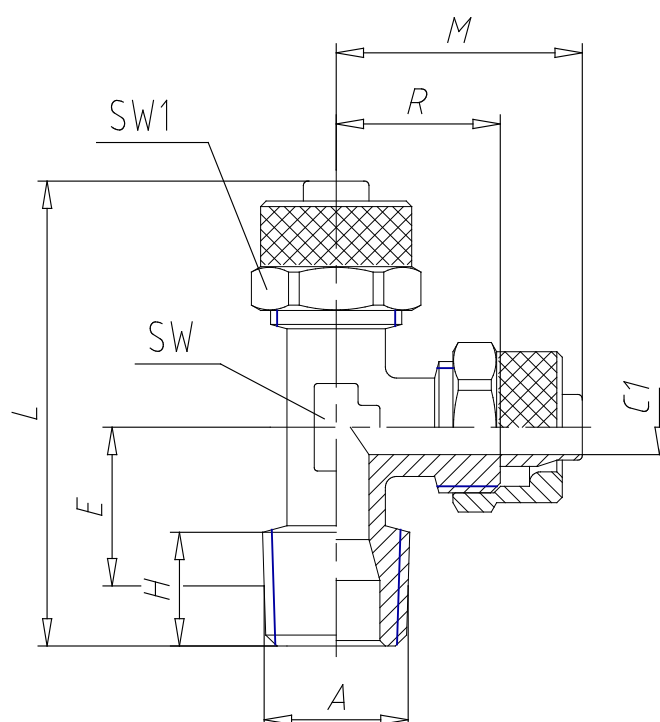

## - Fittings Mod. 1420

Product code: 1420 5/3-1/8

Datasheet creation date: 19/05/2026 17:58

Check the most updated document online [click here](#)

### ■ TECHNICAL DATA

Mod.	1420 5/3-1/8
------	--------------

## - Fittings Mod. 1420

Product code: 1420 5/3-1/8

### ■ DIMENSIONS

<b>Tube</b>	5/3
<b>A</b>	R 1/8
<b>C1 (mm)</b>	2.0
<b>E (mm)</b>	12.5
<b>H (mm)</b>	7.5
<b>L (mm)</b>	37.5
<b>M (mm)</b>	21.5
<b>R (mm)</b>	15
<b>SW (mm)</b>	8
<b>SW1 (mm)</b>	8