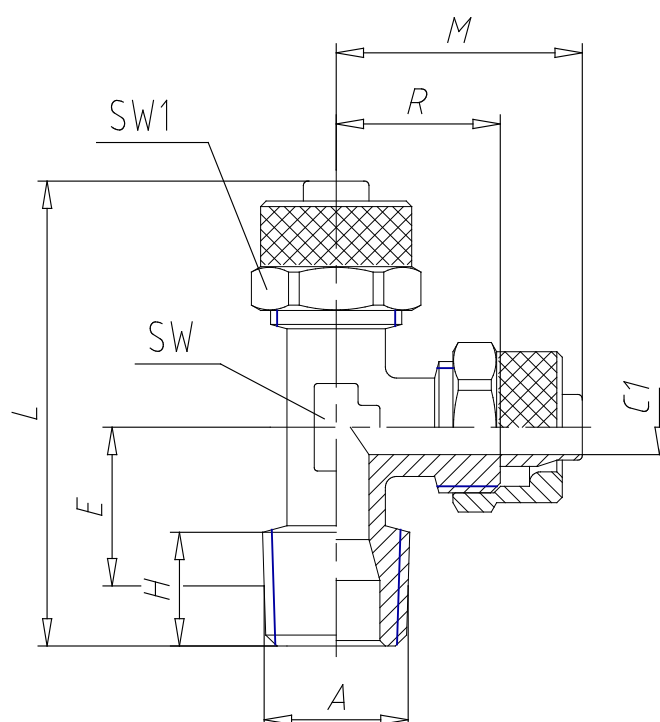

- Fittings Mod. 1420

Product code: 1420 10/8-1/8

Datasheet creation date: 19/05/2026 17:58

Check the most updated document online [click here](#)

TECHNICAL DATA

Mod.	1420 10/8-1/8
------	---------------

- Fittings Mod. 1420

Product code: 1420 10/8-1/8

■ DIMENSIONS

Tube	10/8
A	R 1/8
C1 (mm)	6.5
E (mm)	15.0
H (mm)	7.5
L (mm)	43.5
M (mm)	25.5
R (mm)	17
SW (mm)	12
SW1 (mm)	16