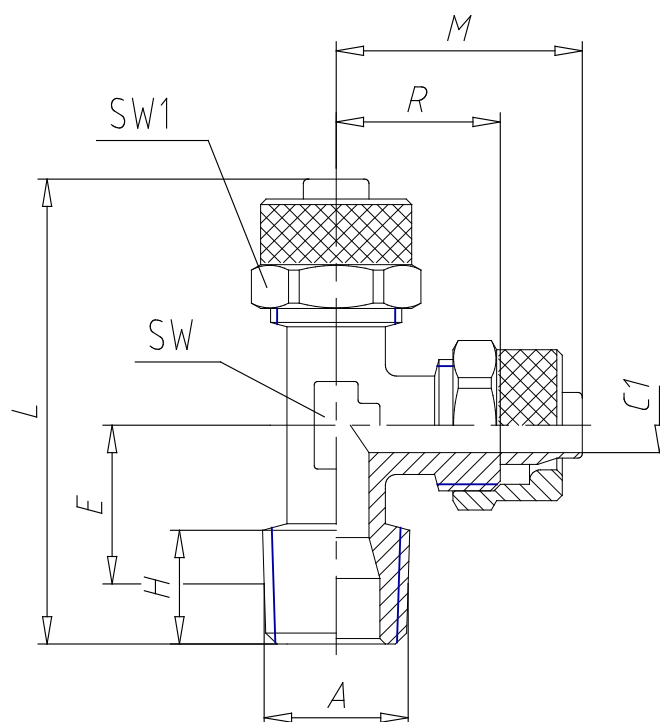

## - Fittings Mod. 1420

Product code: 1420 10/8-1/4

Datasheet creation date: 19/05/2026 17:58

Check the most updated document online [click here](#)

### TECHNICAL DATA

Mod.	1420 10/8-1/4
------	---------------

## - Fittings Mod. 1420

Product code: 1420 10/8-1/4

### DIMENSIONS

<b>Tube</b>	10/8
<b>A</b>	R 1/4
<b>C1 (mm)</b>	6.5
<b>E (mm)</b>	17.0
<b>H (mm)</b>	11.0
<b>L (mm)</b>	47.0
<b>M (mm)</b>	25.5
<b>R (mm)</b>	17
<b>SW (mm)</b>	12
<b>SW1 (mm)</b>	16