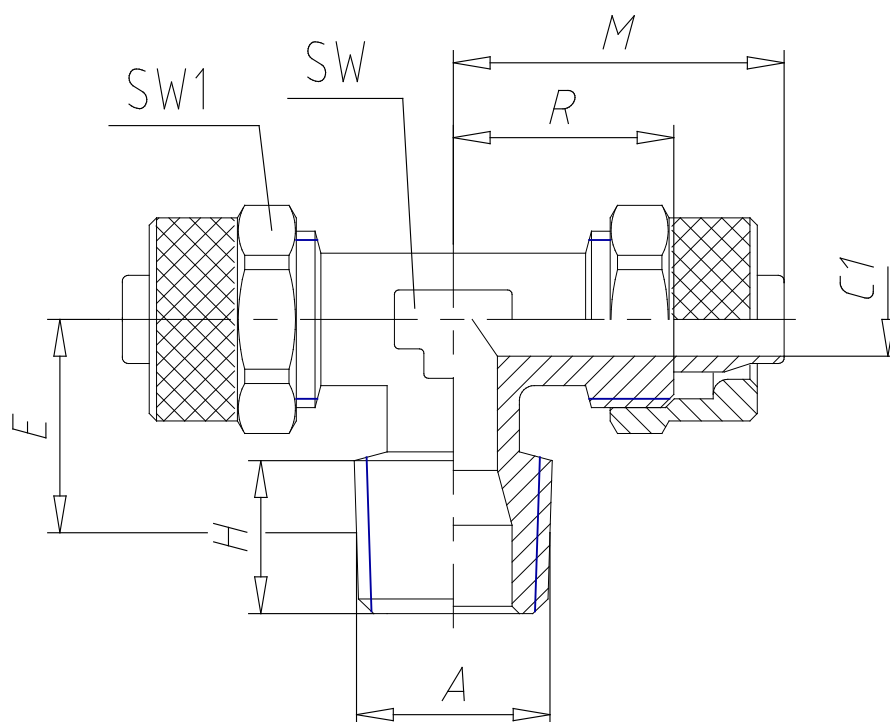

- Fittings Mod. 1410

Product code: 1410 8/6-1/8

Datasheet creation date: 19/05/2026 18:19

Check the most updated document online [click here](#)

TECHNICAL DATA

Mod.	1410 8/6-1/8
------	--------------

- Fittings Mod. 1410

Product code: 1410 8/6-1/8

DIMENSIONS

Tube	8/6
A	R 1/8
C1 (mm)	5.0
E (mm)	13.0
H (mm)	7.5
M (mm)	22.5
R (mm)	15.0
SW (mm)	10
SW1 (mm)	14