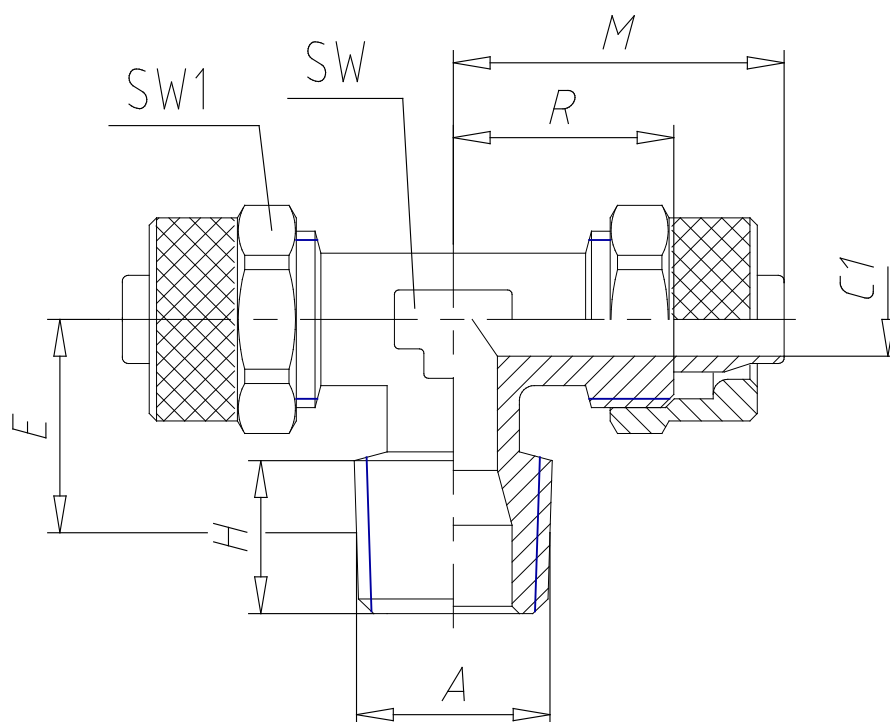

- Fittings Mod. 1410

Product code: 1410 8/6-1/4

Datasheet creation date: 19/05/2026 17:58

Check the most updated document online [click here](#)

TECHNICAL DATA

Mod.	1410 8/6-1/4
------	--------------

- Fittings Mod. 1410

Product code: 1410 8/6-1/4

DIMENSIONS

Tube	8/6
A	R 1/4
C1 (mm)	5.0
E (mm)	15.5
H (mm)	11.0
M (mm)	22.5
R (mm)	15.0
SW (mm)	10
SW1 (mm)	14