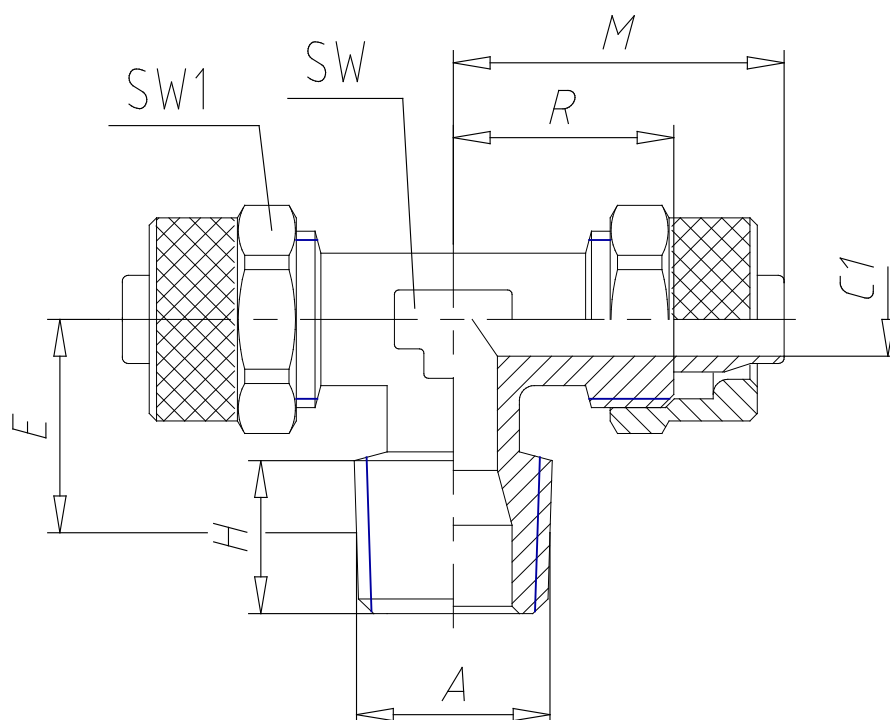

- Fittings Mod. 1410

Product code: 1410 6/4-1/8

Datasheet creation date: 19/05/2026 08:52

Check the most updated document online [click here](#)

TECHNICAL DATA

Mod.	1410 6/4-1/8
------	--------------

- Fittings Mod. 1410

Product code: 1410 6/4-1/8

DIMENSIONS

Tube	6/4
A	R 1/8
C1 (mm)	3.0
E (mm)	12.5
H (mm)	7.5
M (mm)	22.5
R (mm)	15.0
SW (mm)	8
SW1 (mm)	12