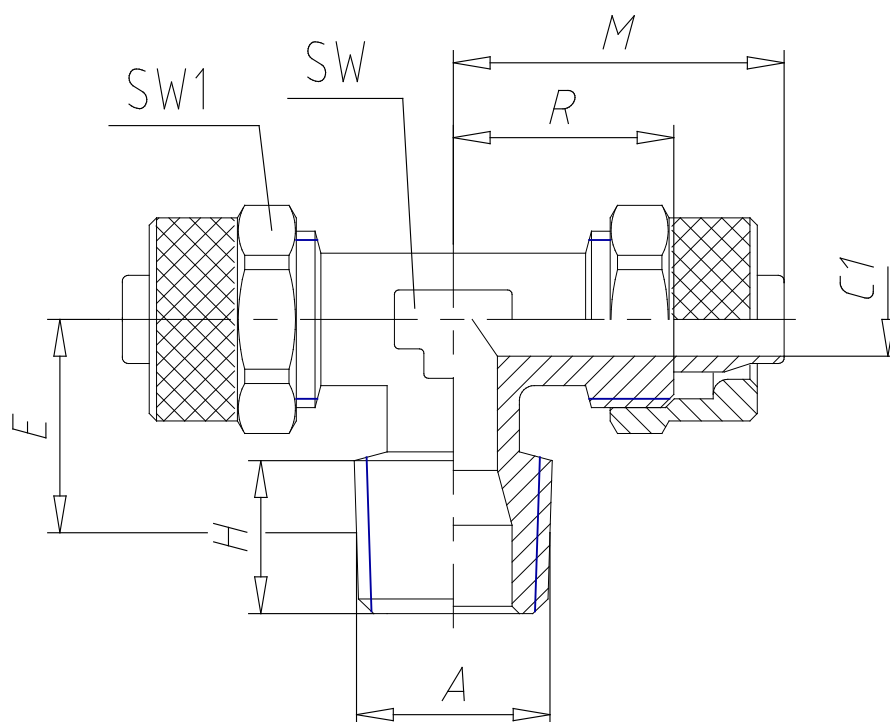

## - Fittings Mod. 1410

Product code: 1410 6/4-1/4

Datasheet creation date: 19/05/2026 18:19

Check the most updated document online [click here](#)

### TECHNICAL DATA

Mod.	1410 6/4-1/4
------	--------------

## - Fittings Mod. 1410

Product code: 1410 6/4-1/4

### DIMENSIONS

Tube	6/4
A	R 1/4
C1 (mm)	3.0
E (mm)	15.5
H (mm)	11.0
M (mm)	22.5
R (mm)	15.0
SW (mm)	10
SW1 (mm)	12