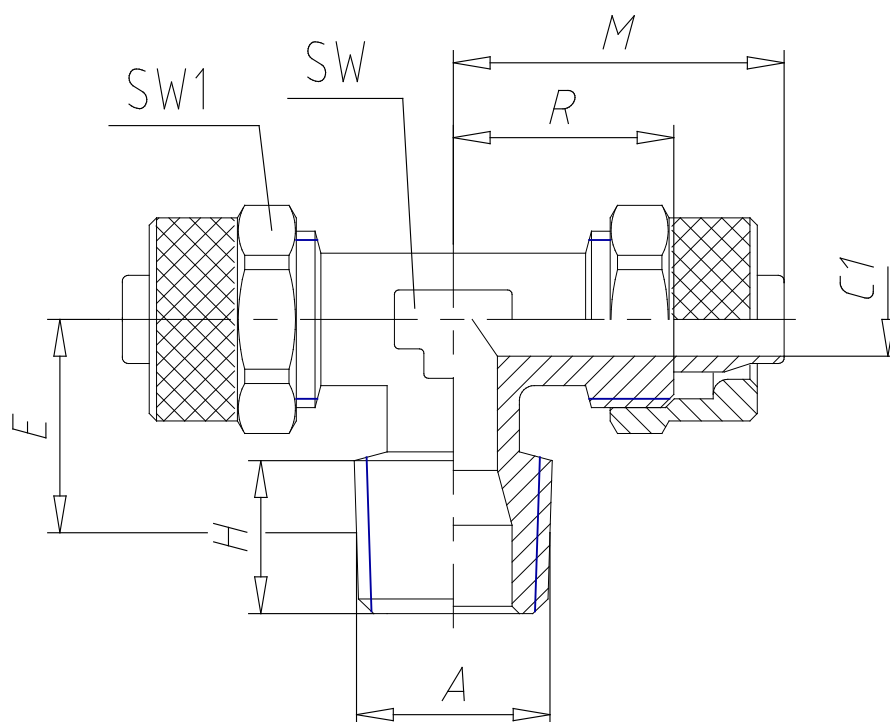

- Fittings Mod. 1410

Product code: 1410 5/3-1/8

Datasheet creation date: 19/05/2026 17:58

Check the most updated document online [click here](#)

TECHNICAL DATA

Mod.	1410 5/3-1/8
------	--------------

- Fittings Mod. 1410

Product code: 1410 5/3-1/8

DIMENSIONS

Tube	5/3
A	R 1/8
C1 (mm)	2.0
E (mm)	12.5
H (mm)	7.5
M (mm)	21.5
R (mm)	15.0
SW (mm)	8
SW1 (mm)	8