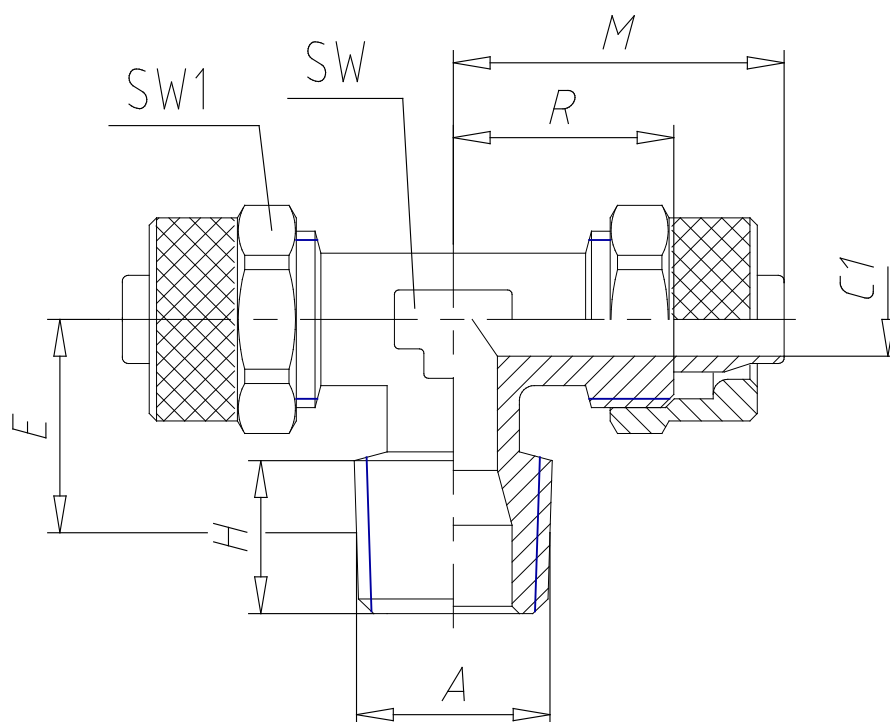

## - Fittings Mod. 1410

Product code: 1410 15/12,5-1/2

Datasheet creation date: 19/05/2026 17:58

Check the most updated document online [click here](#)

### TECHNICAL DATA

Mod.	1410 15/12,5-1/2
------	------------------

## - Fittings Mod. 1410

Product code: 1410 15/12,5-1/2

### DIMENSIONS

Tube	15/12.5
A	R 1/2
C1 (mm)	11.0
E (mm)	21.5
H (mm)	14.0
M (mm)	34.0
R (mm)	22.5
SW (mm)	16
SW1 (mm)	22