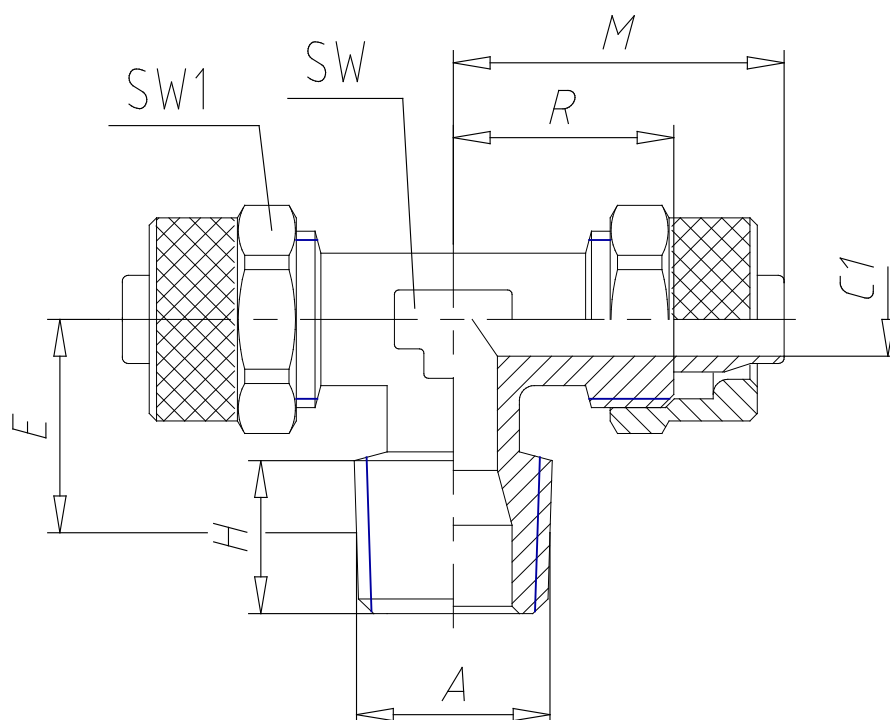

## - Fittings Mod. 1410

Product code: 1410 12/10-3/8

Datasheet creation date: 19/05/2026 17:59

Check the most updated document online [click here](#)

### ■ TECHNICAL DATA

Mod.	1410 12/10-3/8
------	----------------

## - Fittings Mod. 1410

Product code: 1410 12/10-3/8

### ■ DIMENSIONS

<b>Tube</b>	12/10
<b>A</b>	R 3/8
<b>C1 (mm)</b>	8.5
<b>E (mm)</b>	19.0
<b>H (mm)</b>	11.5
<b>M (mm)</b>	30.0
<b>R (mm)</b>	20.0
<b>SW (mm)</b>	14
<b>SW1 (mm)</b>	19