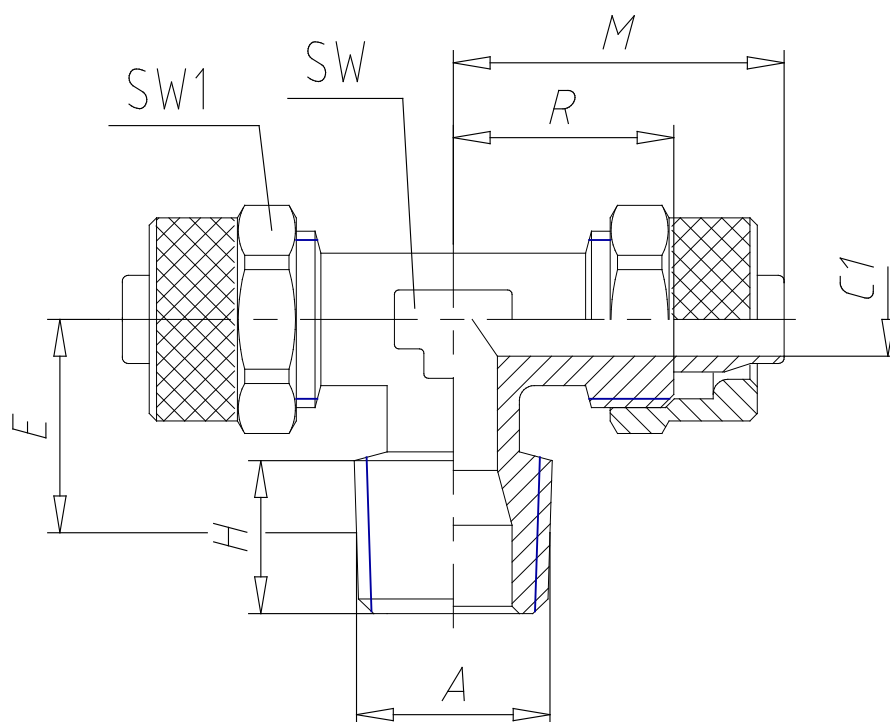

- Fittings Mod. 1410

Product code: 1410 12/10-1/2

Datasheet creation date: 19/05/2026 17:58

Check the most updated document online [click here](#)

TECHNICAL DATA

Mod.	1410 12/10-1/2
------	----------------

- Fittings Mod. 1410

Product code: 1410 12/10-1/2

DIMENSIONS

Tube	12/10
A	R 1/2
C1 (mm)	8.5
E (mm)	21.5
H (mm)	14.0
M (mm)	30.5
R (mm)	20.5
SW (mm)	16
SW1 (mm)	19