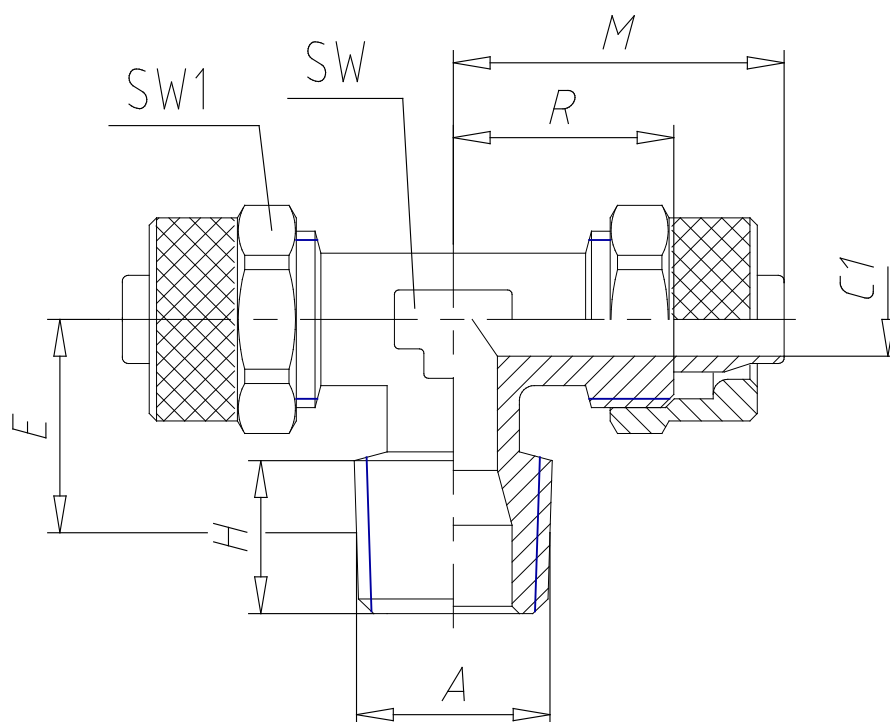

- Fittings Mod. 1410

Product code: 1410 10/8-1/8

Datasheet creation date: 19/05/2026 17:58

Check the most updated document online [click here](#)

TECHNICAL DATA

Mod.	1410 10/8-1/8
------	---------------

- Fittings Mod. 1410

Product code: 1410 10/8-1/8

■ DIMENSIONS

Tube	10/8
A	R 1/8
C1 (mm)	6.5
E (mm)	15.0
H (mm)	7.5
M (mm)	25.5
R (mm)	17.0
SW (mm)	12
SW1 (mm)	16